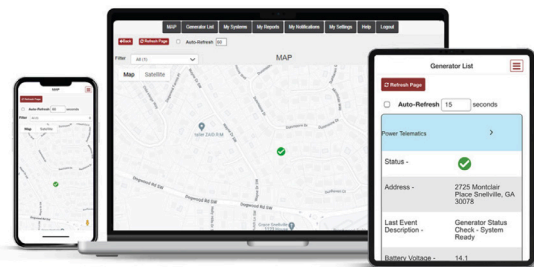

PT Tracker Series

GPS Asset and Trailer Tracking Systems

Power Telematics offers three easy to install GPS tracking systems to outfit any mobile asset and equipment. The PT Tracker Series units are designed to 'ping' each asset twice per day to update location with frequency being customizable based on your needs. Track real-time speeding alerts as well as create geo-fences. Each tracker is powered by internal, swappable Lithium Cell batteries and has battery life monitoring, so you know when to change them. All events are logged and reported to the Power Link online portal. Best of all, the PT Tracker Series monitors are backed by a lifetime warranty.

➔ **Recommended Applications:**
Any mobile asset or equipment.

All PT Tracker Series systems monitor a set of standard conditions including:

- GPS Location
- Speed Tracking
- Battery Level Monitoring

Tracker Features include

User Interface: Power Link

Power Link is your online tool for keeping up to date with generator status, activity, readiness and more. Dive into the generator history, create reports, and manage alert notifications all from your desktop or mobile phone. Power Link has a downloadable app so you can check in at any time.